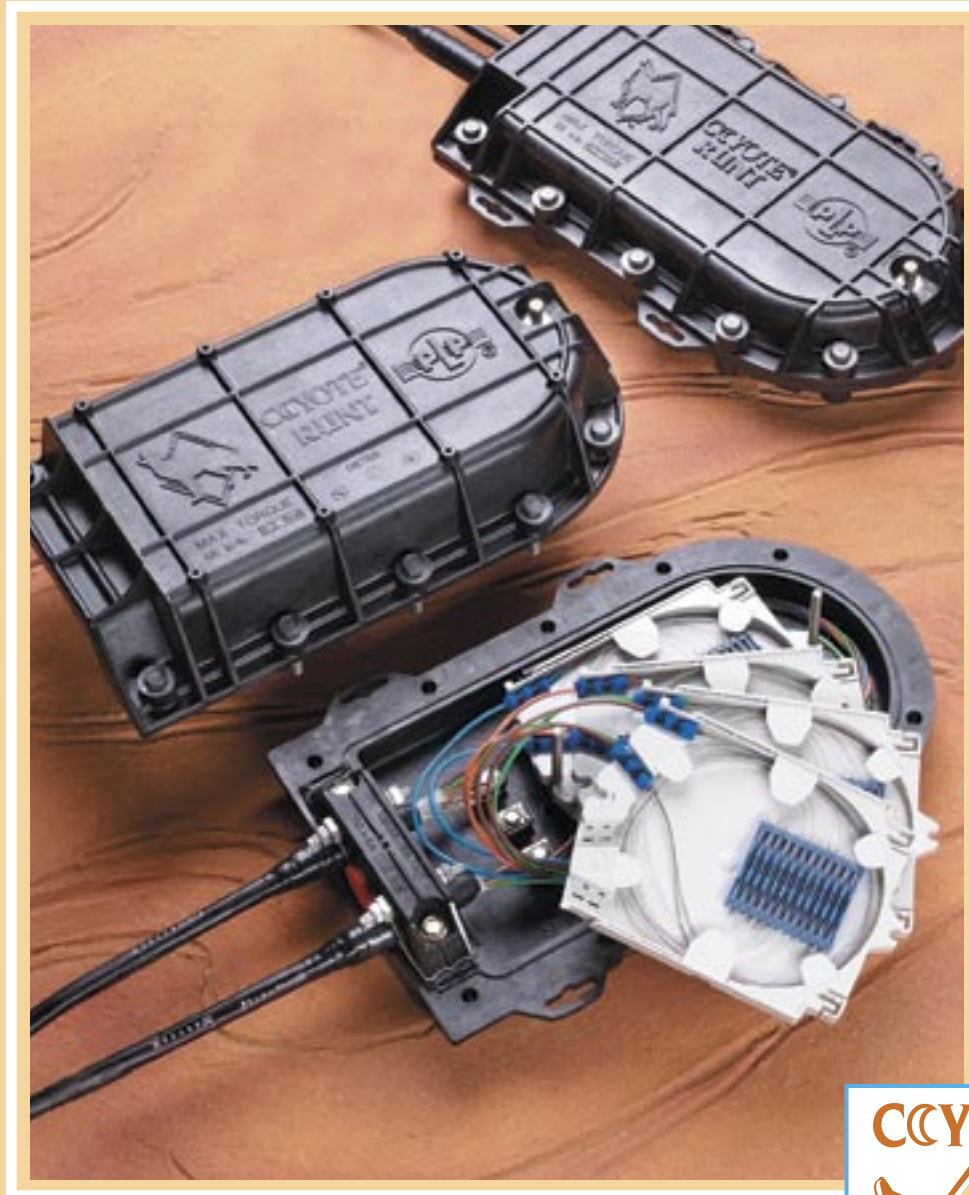

*Smallest Family Member!*

**COYOTE® RUNT Closure;**  
for low count fiber distribution applications.

*New Expanded Version!*

# The smallest member of the COYOTE® Family of fiber optic closures; for node applications in low-count fiber distribution networks.

## Still growing

The latest and smallest addition to the COYOTE Family of fiber optic closures is just what you need for your fiber distribution networks.

At 14.75" (37.47cm) long, 8.5" (21.59 cm) wide and 3" (7.62 cm) high, [4.25" (108 mm) for the expanded version], the COYOTE RUNT Closure will easily fit into most pedestals and hand holes. However, the rugged design (meets Bellcore GR-771-CORE) of this closure allows it to be used in all environments; aerial, buried and underground, and it is UL approved for building applications.

## Cable ports

There are three molded-in cable entry ports, with the center entry being larger to accept standard COYOTE End Plate Grommets (optional). Grommets are available to accept a number of small diameter node or drop cables.