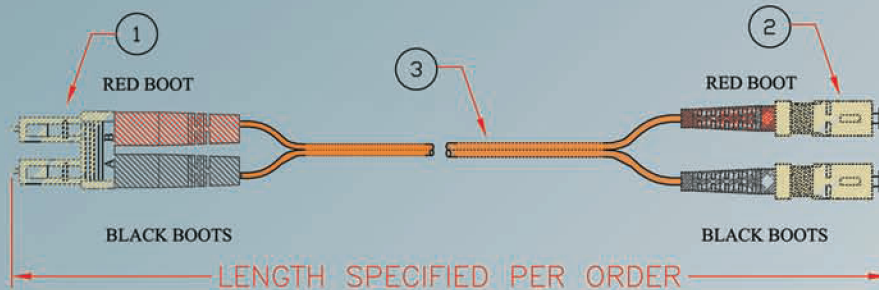

# CABLE ASSEMBLIES

## LC-SC MM Duplex 62.5µm

**NOTES:**

1) SPC GR-326 GEOMETRIC REQUIREMENTS=> PROTRUSION / UNDERCUT:+50/-100nm

PERFORMANCE SPECIFICATIONS	
FIBER TYPE: MULTIMODE (62.5/125µm)	
	850/1310nm
INSERTION LOSS	0.3dB
TYPICAL INSERTION LOSS	0.2dB
MATING DURABILITY (500 cycles)	<0.2dB
TEMPERATURE RANGE	-40° C to 85° C

CORNING OPTICAL FIBER CABLE 62.5/125µm OFNR ZIPCORD 3mm  
 REQUIRED LENGTH TOLERANCE: +10.0cm / -0.0cm

ITEM	QTY.	DESCRIPTION	DRAWN BY:	DATE:	
1	2	LC DUPLEX MULTIMODE 127µm CONNECTOR	LUB	JAN-02-2007	
2	2	SC MULTIMODE 127µm CONNECTOR	SANDEV	JAN-02-2007	
3	1	CORNING MULTIMODE DUPLEX 62.5/125µm OFNR 3mm	SANDEV	JAN-02-2007	
4		N/A			

TITLE	P/N- LEGEND
LC-SC MM DX 62.5/125µm OFNR 3mm	N = INCHES F = FEET M = METER

LC-SC/DX/MM/62.5	PART NUMBER	AVAILABILITY
1 METER	LC-SC, MM62.5µm ORANGE DX PVC	STOCK
2 METER	LC-SC, MM62.5µm ORANGE DX PVC	STOCK
3 METER	LC-SC, MM62.5µm ORANGE DX PVC	STOCK
4 METER	LC-SC, MM62.5µm ORANGE DX PVC	STOCK
5 METER	LC-SC, MM62.5µm ORANGE DX PVC	STOCK
6 METER	LC-SC, MM62.5µm ORANGE DX PVC	STOCK
7 METER	LC-SC, MM62.5µm ORANGE DX PVC	STOCK
8 METER	LC-SC, MM62.5µm ORANGE DX PVC	STOCK
9 METER	LC-SC, MM62.5µm ORANGE DX PVC	STOCK
10 METER	LC-SC, MM62.5µm ORANGE DX PVC	STOCK
12 METER	LC-SC, MM62.5µm ORANGE DX PVC	STOCK
15 METER	LC-SC, MM62.5µm ORANGE DX PVC	STOCK
20 METER	LC-SC, MM62.5µm ORANGE DX PVC	STOCK
25 METER	LC-SC, MM62.5µm ORANGE DX PVC	STOCK
30 METER	LC-SC, MM62.5µm ORANGE DX PVC	STOCK